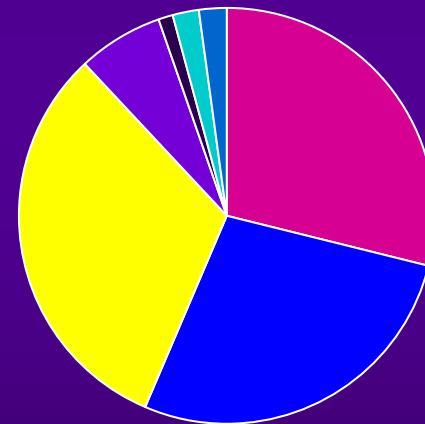

Internet - Global Statistics

22.5 Million Hosts
(Bellcore June 1997)

50 Million Users
(NUA Jul 1997)

250 Million Hosts
(ISC Apr 2004)

745.3 Million Users
(InternetWorldStats.com
April 2004)

[Other estimates range
from 850M-950M]

(approx. 2.3 Billion Telephone Terminations, 750 Million PCs)

Internet Penetration May 2004

- ◆ Asia/Pac - 235.1M
 - ◆ No. Amer. -216.1M
 - ◆ Europe - 204.6M
 - ◆ Latin Am - 49.5M
 - ◆ Africa - 10.1M
 - ◆ Mid-east - 14.5M
 - ◆ Oceania- 15.7M
-
- ◆ Total - 745 M