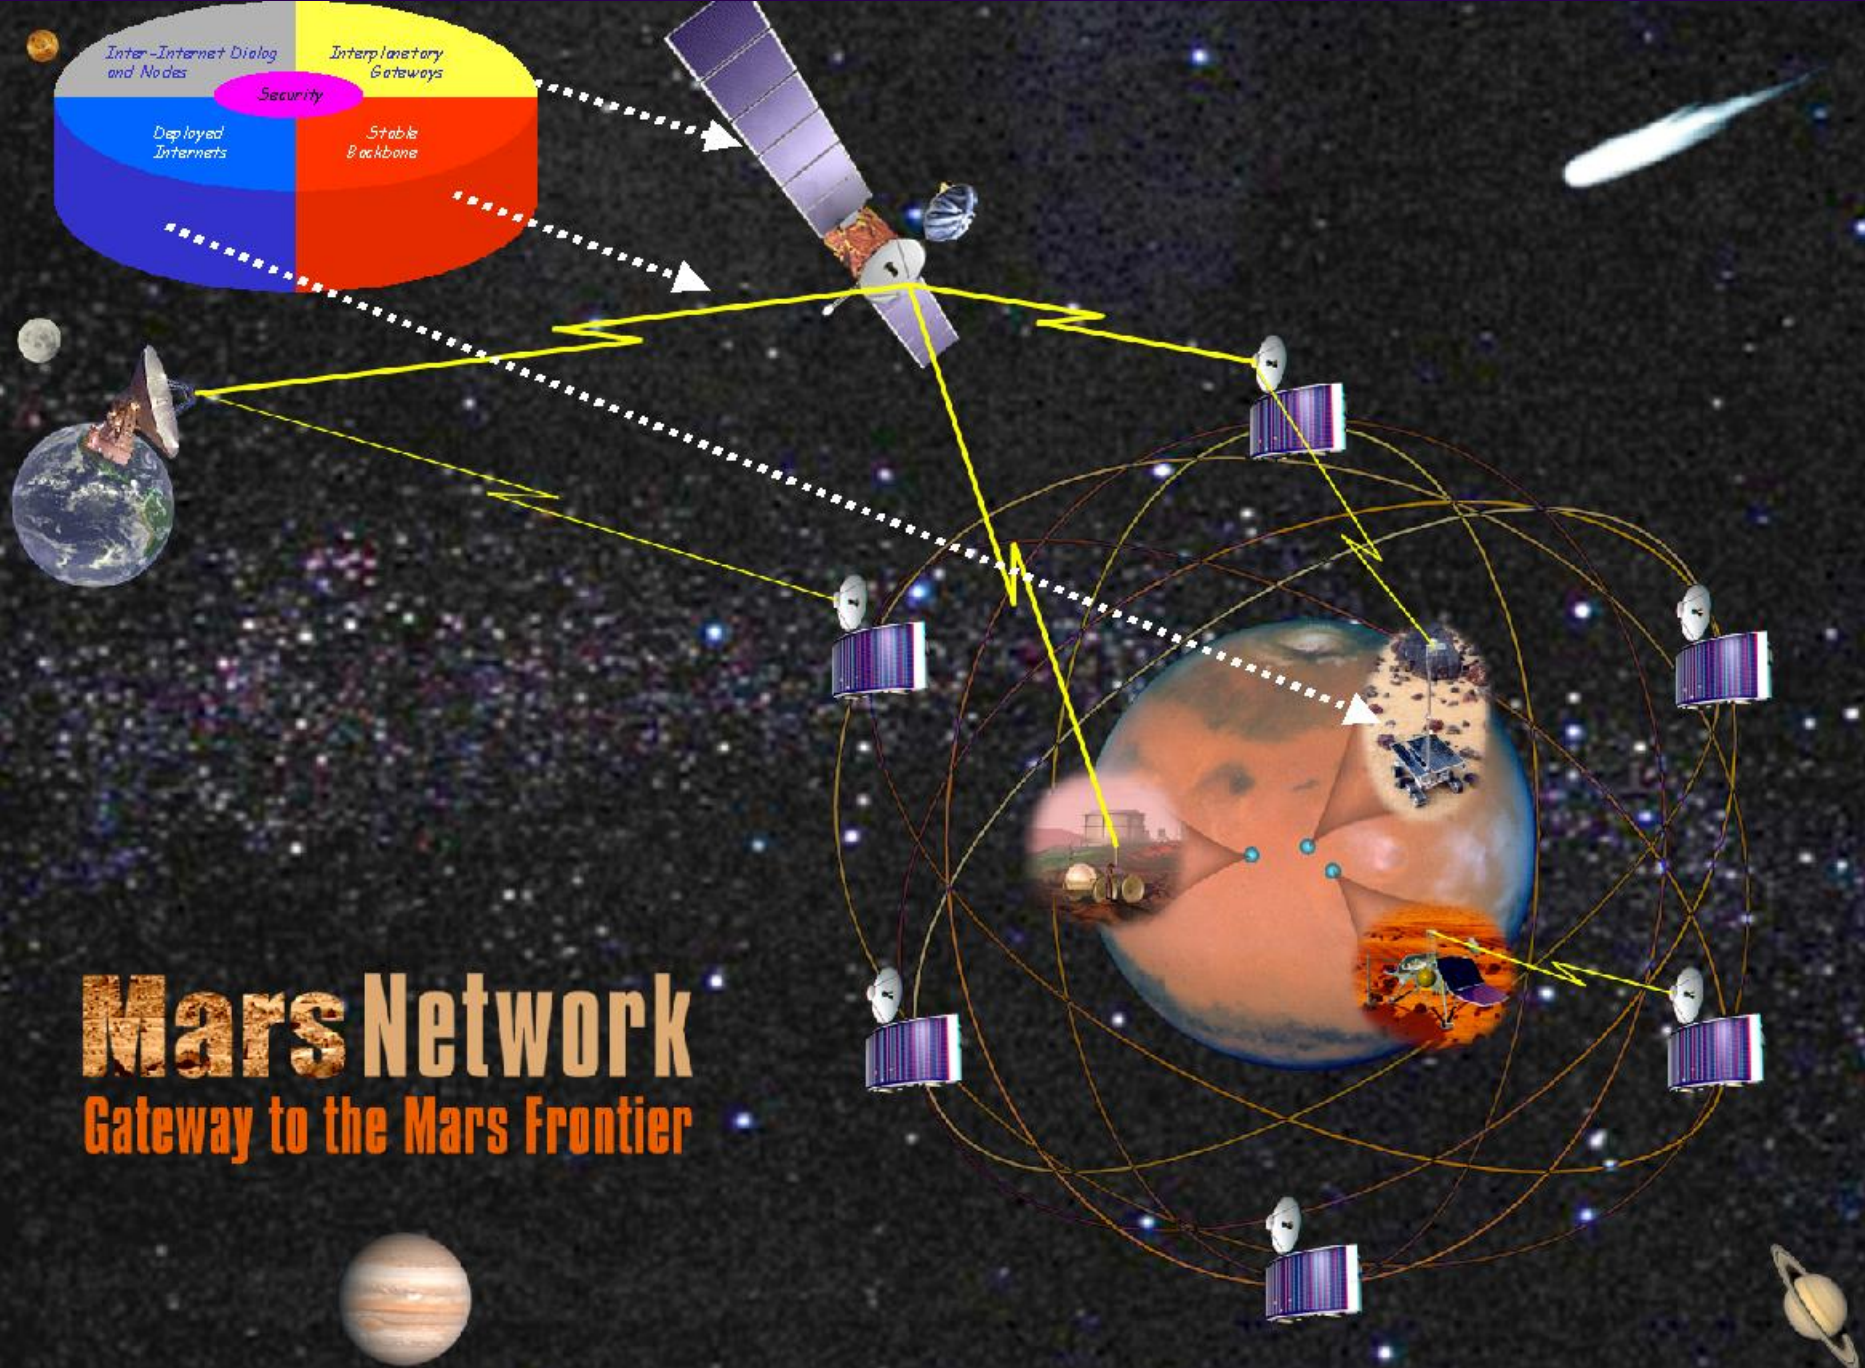

*Future
look*

2003-2004 Missions to Mars

◆ Spirit

- ◆ launched 6/10/2003
- ◆ arrived Jan 4, 2004
- ◆ Gusev Crater in Gusev Plain

◆ Opportunity

- ◆ Launched 7/7/2003
- ◆ arrived Jan 25, 2004
- ◆ Meridiani Planum

Interplanetary Internet: “InterPlaNet”

- ◆ Planetary internets
- ◆ Interplanetary Gateways
- ◆ Interplanetary Channel Protocol
 - ◆ “bundles” encapsulated in CCSDS link and higher layer transport (Licklider Transport Protocol)
 - ◆ .earth.sol.int, .mars.sol.int
- ◆ Functional Layers of Protocol
- ◆ Interplanetary Network and Information Systems Directorate (old DSN)
- ◆ Project supports Mars mission plans