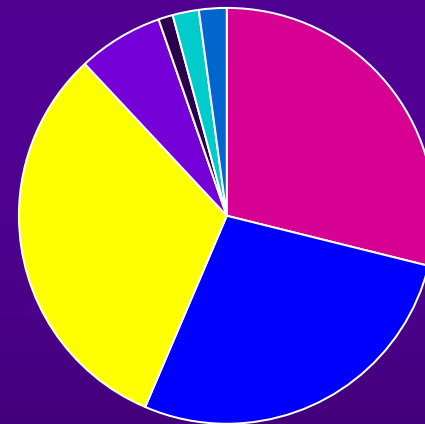

Internet - Global Statistics

22.5 Million Hosts
(Bellcore June 1997)

50 Million Users
(NUA Jul 1997)

250 Million Hosts
(ISC Apr 2004)

745.3 Million Users
(InternetWorldStats.com
April 2004)

[Other estimates range
from 850M-950M]

(approx. 2.3 Billion Telephone Terminations, 750 Million PCs)

Internet Penetration May 2004

- ◆ Asia/Pac - 235.1M
 - ◆ No. Amer. - 216.1M
 - ◆ Europe - 204.6M
 - ◆ Latin Am - 49.5M
 - ◆ Africa - 10.1M
 - ◆ Mid-east - 14.5M
 - ◆ Oceania - 15.7M
-
- ◆ Total - 745 M